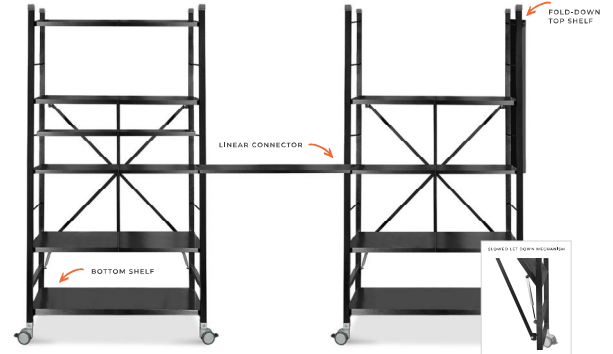

 Watch live video
for this product.

ZOZZ DISPLAY KIOSK

ZOZZ Display Kiosk | Module Flat Pack, One Step Folding

SHELVING OPTIONS

DISPLAY CONNECTORS

COLLECTION	MODEL #
FRAME	
Frame	#Z1000
SHELVES	
1/4 Shape Shelf	#Z1005
Removable Full Shelf	#Z1010
Narrow Full Shelf	#Z1015
Removable Half Shelf	#Z1020
Leather Shelf	#Z1050LS
Wooden Shelf	#Z1055WS
PVC Topper	#Z1060PVC
MAGNETIC BACK WALL	
Magnetic Wall	#Z1090BW

THE MOST CLEVER AND UNIQUE ONE-STEP FOLDING BUFFET KIOSK, THAT IS MULTI-FUNCTIONAL AND ULTRA-LIGHTWEIGHT.

XYLO
Items are available in a variety of finishes, brushed or powder color.
Visit www.EasternTableTop.com for full product details.