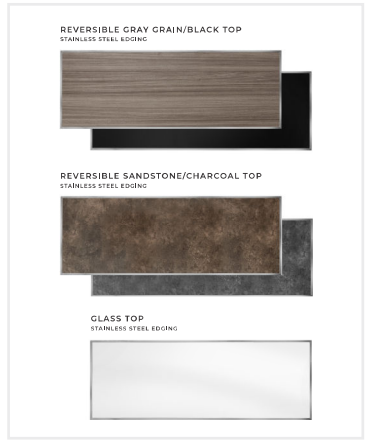

NESTING MOBILE BUFFET

Nesting Mobile Buffet Tables | Set of 4 Tables

REMOVABLE TOPS FLIP FOR DOUBLE SIDED USE

COLLECTION   MODEL #

NESTING TABLES

- **Reversible Gray Grain/Black Top**
  Stainless Steel
  Set of 4 Nesting Tables:
  1 - 89"L x 25 5/8"D x 41 1/4"H
  1 - 83 1/2"L x 25 5/8"D x 37 1/2"H
  2 - 25 5/8"L x 25 5/8"D x 33 1/2"H
  #NT7622GB
- **Reversible Sand Stone/Charcoal Top**
  Stainless Steel
  Set of 4 Nesting Tables:
  1 - 89"L x 25 5/8"D x 41 1/4"H
  1 - 83 1/2"L x 25 5/8"D x 37 1/2"H
  2 - 25 5/8"L x 25 5/8"D x 33 1/2"H
  #NT7621TT
- **Glass Top**
  Stainless Steel
  Set of 4 Nesting Tables:
  1 - 89"L x 25 5/8"D x 41 1/4"H
  1 - 83 1/2"L x 25 5/8"D x 37 1/2"H
  2 - 25 5/8"L x 25 5/8"D x 33 1/2"H
  #NT7620G

WHERE SPACE ADAPTS TO YOUR NEEDS,
NOT THE OTHER WAY AROUND.

XYLO

NESTING MOBILE BUFFET