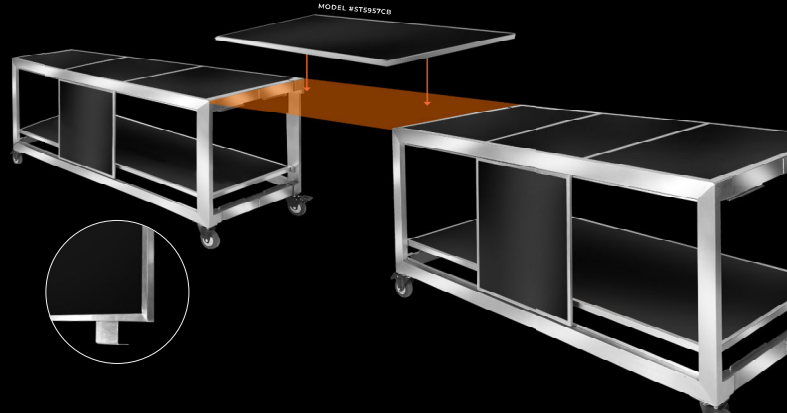

Visit www.EasternTableTop.com for full product details. | 21 |