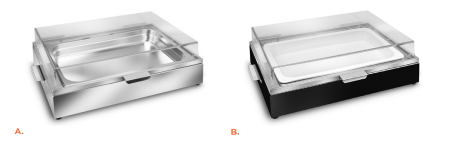

Totally Cool Collection

TOTALLY COOL

- **A. Stainless Steel Pan**
  8 Qt.
  Stainless Steel Base
- **B. Porcelain Pan**
  8 Qt.
  SS Black Base

- #9080
- #9085MB