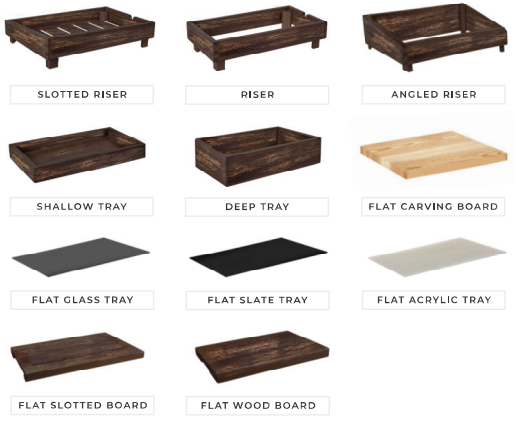

WOODEN RISERS - MODULE 4