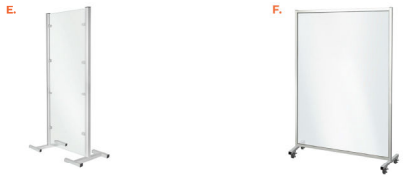

SNEEZE GUARDS

All-In-One Lexus Modular Buffet System