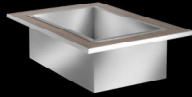

DROP-IN ICE BIN
MODEL #ST5925DIB