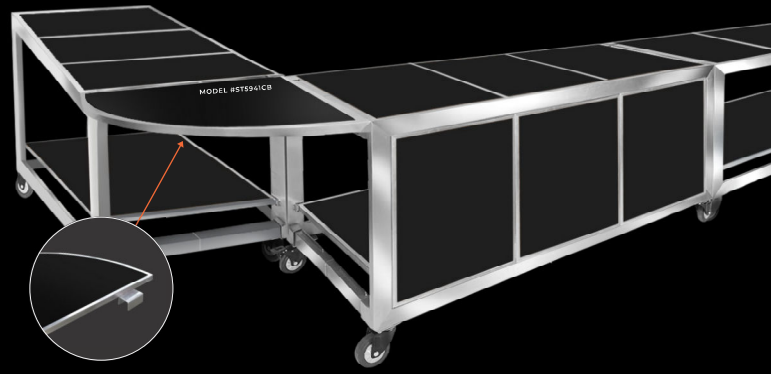

SPACE SAVING TILE CONNECTORS