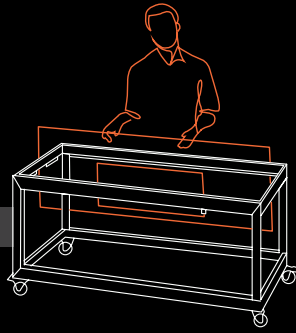

THE HUB TABLE PANELS

THE HUB QUICK & EASY ASSEMBLE