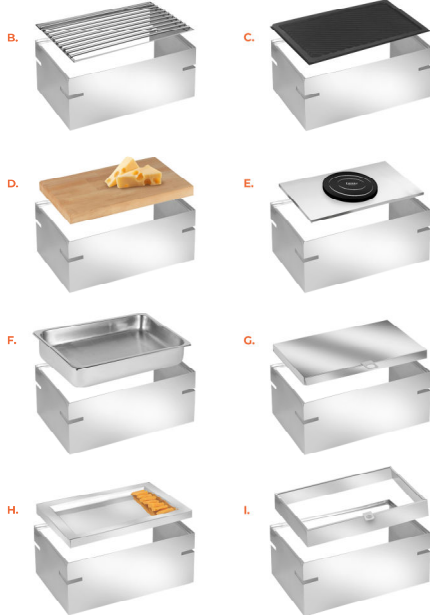

ALL-IN-ONE BUFFET SYSTEM

All-In-One Lexus Modular Buffet System

CHOOSE EITHER AN 8 QT OR A 4 QT DISPLAY STAND

COLLECTION	MODEL #
ALL IN ONE	
A. 8qt Display Stand 8 qt., 22" x 12" x 9" One-piece SS	#32178
4qt Display Stand 4 qt., 14" x 12" x 9" One-piece SS	#32174
B. Grill Top 8qt. 8 qt., 14" x 12" D Stainless Steel	#32178GT
Grill Top 4qt. 4 qt., 14" x 12" D Stainless Steel	#32174GT
C. Teflon Griddle 8qt. 8 qt., 14" x 12" x 1/4" Butcher Block Wood	#32178AT
Teflon Griddle 4qt. 4 qt., 14" x 12" x 1/4" Butcher Block Wood	#32174AT
D. Wooden Butcher 8qt. 8 qt., 22" x 14" D Teflon Coated Aluminum	#32178W
Wooden Butcher 4qt. 4 qt., 14" x 12" D Teflon Coated Aluminum	#32174W
E. Induction Top 110/160 W 600 watts Stainless Steel	#802IND
F. Food/Water Pan 8qt. 8 qt., 21" x 13 1/2" D Stainless Steel	#32178INS
Food/Water Pan 4qt. 4 qt., 15 1/2" x 11 1/2" x 3" Stainless Steel	#32174INS
G. SS Lid 8qt. 8 qt., 22" x 14" D Stainless Steel	#32178LID
SS Lid 4qt. 4 qt., 14" x 12" x 3" Stainless Steel	#32174LID
H. Cheese Tray 8qt. 8 qt., 22" x 14" D Stainless Steel	#32178CT
Cheese Tray 4qt. 4 qt., 14" x 12" x 3" Stainless Steel	#32174CT
I. Acrylic Lid 8qt. 21" x 13 1/2" Stainless Steel	#32178
Acrylic Lid 4qt. 4 qt., 14" x 12" x 3" Stainless Steel	#32174
PORTABLE BATTERY	#9001PB

**ONE STAND ADAPTS
TO MANY FUNCTIONAL TOPS**

- Dual Display Risers - Hot or Cold Use
- Includes Cooking Grate and Sterno
- Glass or Acrylic Platforms (Sold Separately)

[▶ Watch live video for this product.](#)

Items are available in a variety of finishes, brushed or powder color.
Visit www.EasternTableTop.com for full product details.

XYLO