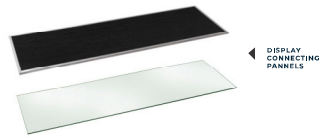

MOBILE BUFFETS

Q-BIK | Buffet Display & Connecting Shelves

CONNECT THE TOWERS TO BUILD A BUFFET