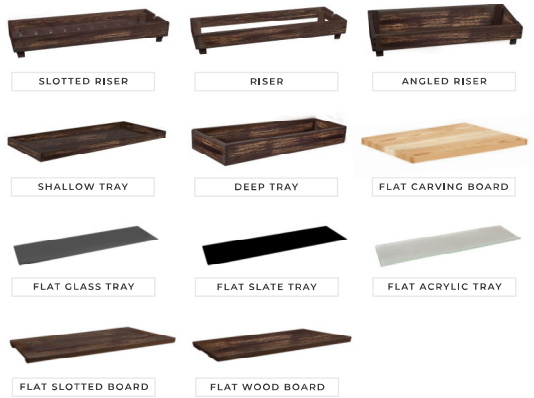

WOODEN RISERS - MODULE 2