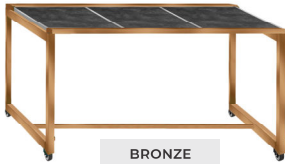

STORAGE CART

Storage Cart	#Z2080
--------------	--------

SEE PAGE 40
FOR ALL TILE OPTIONS

COMPLETE YOUR LOOK [PANELS]

ZOZZ STORAGE CART

XYLO

Items are available in a variety of finishes, brushed or powder color.
Visit www.EasternTableTop.com for full product details.

ZOZZ STRETCH BUFFET

3 Tile Buffet | Multi-function, Fully Collapsible

COLLECTION	MODEL #
FRAME	
Stainless Steel 3 Tile Frame 66"W x 31"D x 32"H	#Z2020
Black 3 Tile Frame 66"W x 31"D x 32"H	#Z2020MB
Bronze 3 Tile Frame 66"W x 31"D x 32"H	#Z2020CP
Copper 3 Tile Frame 66"W x 31"D x 32"H	#Z2020RZ
FRONT PANELS	
Sandstone Front Panel	#Z2024SF
Charcoal Front Panel	#Z2023CF
Gray Grain Front Panel	#Z2022GGF
Black Front Panel	#Z2021BF
Stainless Steel Front Panel	#Z2025SF
Optic Reflector Front Panel	#Z2026CF
SIDE PANELS	
Sandstone Side Panel	#Z2094SS
Charcoal Side Panel	#Z2093CS
Gray Grain Side Panel	#Z2092GGS
Black Side Panel	#Z2091BS
Stainless Steel Side Panel	#Z2095STS
Optic Reflector Side Panel	#Z2096ACS
STORAGE CART	
Storage Cart	#Z2080