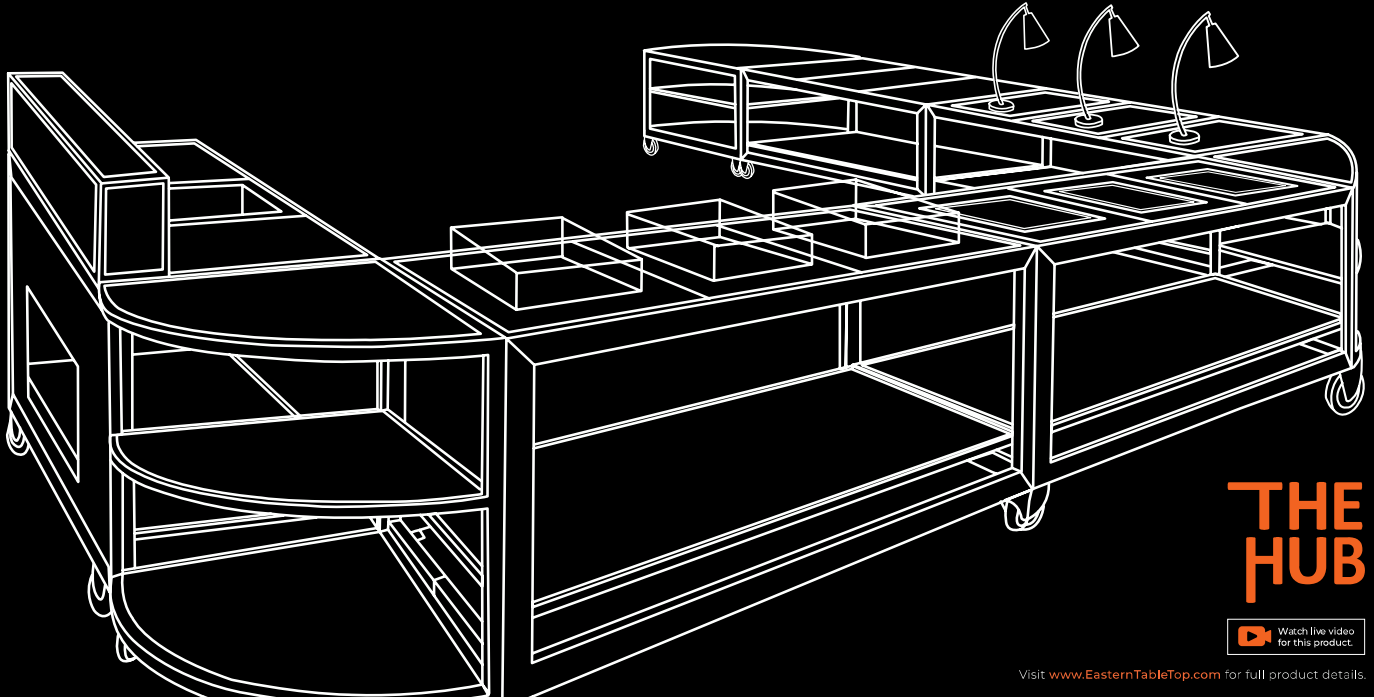

PERFORMANCE.

*A one-time purchase, that lasts a lifetime.
Timeless design and performance on day
one, the same as many years down the
road is called success.*

**THE
HUB**

Watch live video
for this product.

Visit www.EasternTableTop.com for full product details. | 9 |