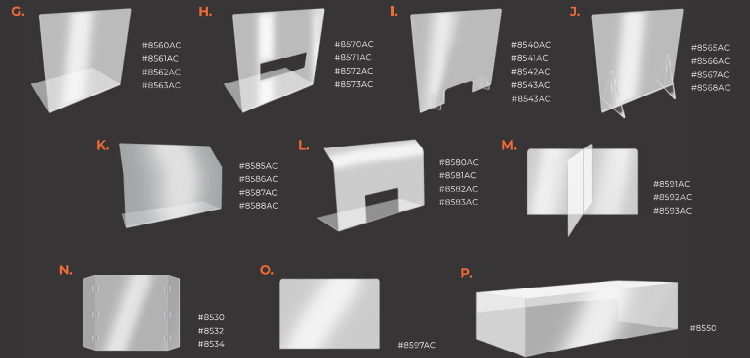

CUSTOM SIZES AVAILABLE
Visit www.EasternTableTop.com for full product details.