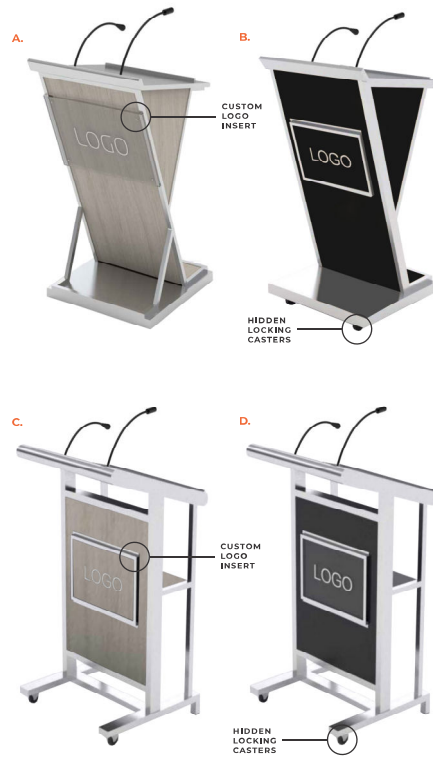

PODIUMS

Podiums | Modern Cutting Edge Design

XYLO

COLLECTION

MODEL

PODIUMS

- **A. HPL Grey Grained**
  Stainless Steel
- **B. HPL Black Finish**
  Stainless Steel
- **C. HPL Grey Grained**
  Stainless Steel
- **D. HPL Black Finish**
  Stainless Steel

- #WP4852
- #WP4852BK
- #WP4855
- #WP4855BK