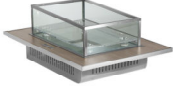

RAISED ICE BIN
MODEL #ST5930BIB