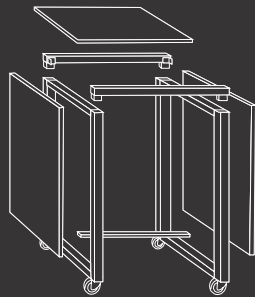

FRAMES - TILES - PANELS

A.

B.

C.

XYLO

Items are available in a variety of finishes, brushed or powder color. Visit www.EasternTableTop.com for full product details.

STRETCH BUFFET

The Freedom of Movement ushers in the new era of buffet mobility with flat pack compact storage solutions.

One set of side frames can be used for 3 size table lengths. 1, 2 or 3 tile table length.

Watch live video for this product.

THE STRETCH BUFFET

DESIGNED WITH THE EASTERN CONCEPT OF:

NO HARDWARE REQUIRED FOR ASSEMBLY OR DISMANTLING
COMPACT STORAGE SOLUTIONS
FROM 1 TILE, UP TO 3 TILES