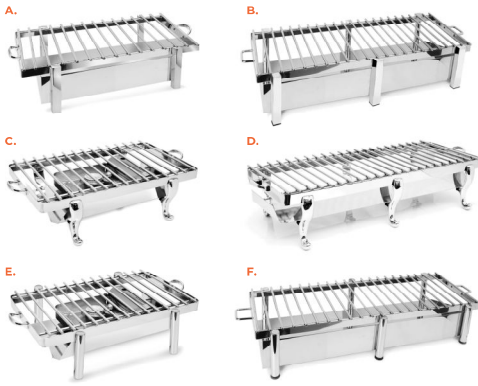

GRIDDLES

Grill Stove | Tabletop Grill Stand

Accessories | Griddle Top

Butane Stove Covers & Live Action Cooking Station Stand