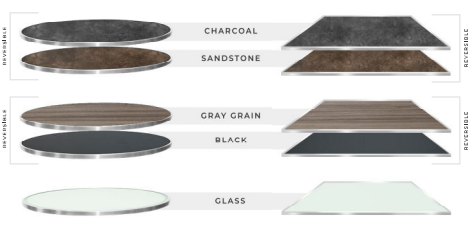

REVERSIBLE 5 PANEL SET Black/Gray Grain

REVERSIBLE 3 PANEL SET Black/Gray Grain

Items are available in a variety of finishes, brushed or powder color. Visit www.EasternTableTop.com for full product details.

#FB471943BK

HERE WHEN YOU NEED IT -
GONE WHEN YOU DON'T.

FOLDAWAY BAR IS
PORTABLE & COLLAPSIBLE
WITH OUR FLAT PACK FEATURE.

FOLDING BAR

Visit www.EasternTableTop.com for full product details.

COCKTAIL TABLES

Cocktail Tables & Storage Cart | Reversible Top Finishes

CHOOSE FROM ROUND OR SQUARE REVERSIBLE TOPS

COLLECTION	MODEL #
41"H ROUND COCKTAIL TABLES	
Glass Top 30" x 30" Reversible	#CT4400G
Black/Gray Grain 30" x 30" Reversible	#CT4405GB
Sandstone/Charcoal 30" x 30" Reversible	#CT4410TT
36"H ROUND COCKTAIL TABLES	
Glass Top 30" x 30"	#CT4415G
Black/Gray Grain 30" x 30" Reversible	#CT4420GB
Sandstone/Charcoal 30" x 30" Reversible	#CT4425TT
41"H SQUARE COCKTAIL TABLES	
Glass Top 30" x 30"	#CT4450G
Black/Gray Grain 30" x 30" Reversible	#CT4455GB
Sandstone/Charcoal 30" x 30" Reversible	#CT4460TT
36"H SQUARE COCKTAIL TABLES	
Glass Top 30" x 30"	#CT4465G
Black/Gray Grain 30" x 30" Reversible	#CT4470GB
Sandstone/Charcoal 30" x 30" Reversible	#CT4475TT
STORAGE CART	
Storage Cart	#CT4480

XYLO 

Items are available in a variety of finishes, brushed or powder color.
Visit www.EasternTableTop.com for full product details.

 Watch live video for this product.

DISPLAY KIOSK
 THE MOST CLEVER AND UNIQUE ONE-STEP
 FOLDING BUFFET KIOSK, THAT IS MULTI-
 FUNCTIONAL & ULTRA-LIGHTWEIGHT.