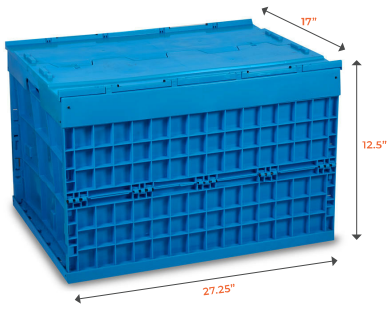

STOCK & STORE BINS

Collapsible Stock & Store Bins

COLLECTION

BINS

MODEL

#0204