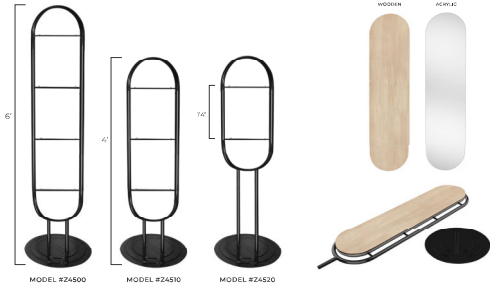

ZOZZ CAPSULE COLLECTION

Capsule Collection | Connecting Risers & Shelves

COLLECTION MODEL #

DISPLAY

- **6' Tall Riser** Fits 4 shelves #Z4500
- **4' Tall Riser** Fits 3 shelves #Z4510
- **4' Tall Riser** Fits 2 shelves #Z4520

SHELVES

- **Wooden Oval** #Z4505
- **Acrylic Oval** #Z4515

Risers & shelves sold individually