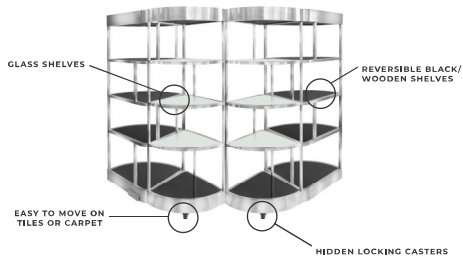

SUGGESTED DISPLAY OPTIONS