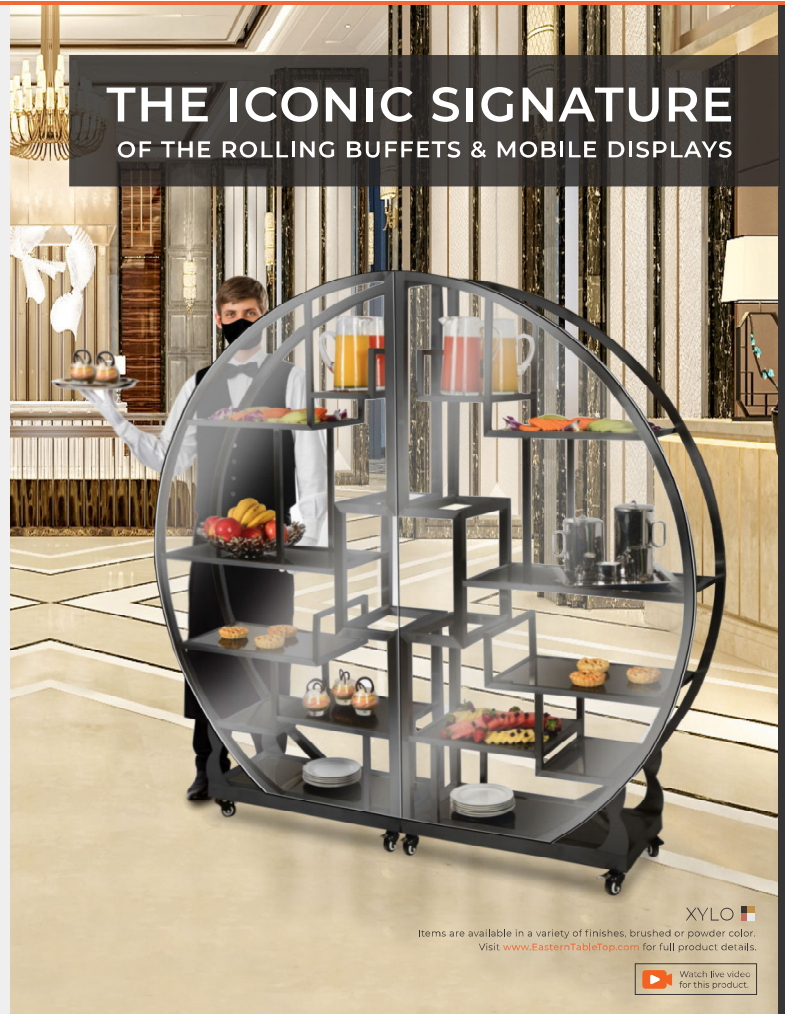

THE ICONIC SIGNATURE

OF THE ROLLING BUFFETS & MOBILE DISPLAYS

MOBILE BUFFETS

Items are available in a variety of finishes, brushed or powder color.
Visit www.EasternTabletop.com for full product details.