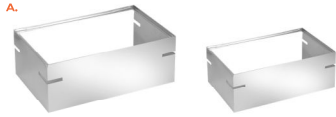

ALL-IN-ONE BUFFET SYSTEM

All-In-One Lexus Modular Buffet System

CHOOSE EITHER AN 8 QT OR A 4 QT DISPLAY STAND

COLLECTION	MODEL #
ALL IN ONE	
A. 8qt Display Stand 8 qt., 22" x 12" x 9" One-piece SS	#32178
4qt Display Stand 4 qt., 14" x 12" x 9" One-piece SS	#32174
B. Grill Top 8qt. 8 qt., 14" x 12" D Stainless Steel	#32178GT
Grill Top 4qt. 4 qt., 14" x 12" D Stainless Steel	#32174GT
C. Teflon Griddle 8qt. 8 qt., 14" x 12" x 1/4" Butcher Block Wood	#32178AT
Teflon Griddle 4qt. 4 qt., 14" x 12" x 1/4" Butcher Block Wood	#32174AT
D. Wooden Butcher 8qt. 8 qt., 22" x 14" D Teflon Coated Aluminum	#32178W
Wooden Butcher 4qt. 4 qt., 14" x 12" D Teflon Coated Aluminum	#32174W
E. Induction Top 110/160 W 600 watts Stainless Steel	#802IND
F. Food/Water Pan 8qt. 8 qt., 21" x 13 1/2" D Stainless Steel	#32178INS
Food/Water Pan 4qt. 4 qt., 15 1/2" x 11 1/2" x 3" Stainless Steel	#32174INS
G. SS Lid 8qt. 8 qt., 22" x 14" D Stainless Steel	#32178LID
SS Lid 4qt. 4 qt., 14" x 12" x 3" Stainless Steel	#32174LID
H. Cheese Tray 8qt. 8 qt., 22" x 14" D Stainless Steel	#32178CT
Cheese Tray 4qt. 4 qt., 14" x 12" x 3" Stainless Steel	#32174CT
I. Acrylic Lid 8qt. 21" x 13 1/2" Stainless Steel	#32178
Acrylic Lid 4qt. 4 qt., 14" x 12" x 3" Stainless Steel	#32174
PORTABLE BATTERY	#9001PB

**ONE STAND ADAPTS
TO MANY FUNCTIONAL TOPS**

- Dual Display Risers - Hot or Cold Use
- Includes Cooking Grate and Sterno
- Glass or Acrylic Platforms (Sold Separately)

[▶ Watch live video for this product.](#)

Items are available in a variety of finishes, brushed or powder color.
Visit www.EasternTableTop.com for full product details.

XYLO