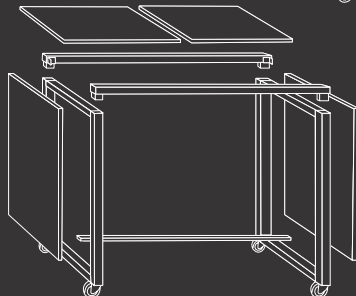

FRAMES - TILES - PANELS

A.

B.

C.

XYLO

Items are available in a variety of finishes, brushed or powder color. Visit www.EasternTableTop.com for full product details.

STRETCH BUFFET

The Freedom of Movement ushers in the new era of buffet mobility with flat pack compact storage solutions.

One set of side frames can be used for 3 size table lengths. 1, 2 or 3 tile table length.

Watch live video for this product.

THE STRETCH BUFFET

DESIGNED WITH THE EASTERN CONCEPT OF:

NO HARDWARE REQUIRED FOR ASSEMBLY OR DISMANTLING
COMPACT STORAGE SOLUTIONS
FROM 1 TILE, UP TO 3 TILES