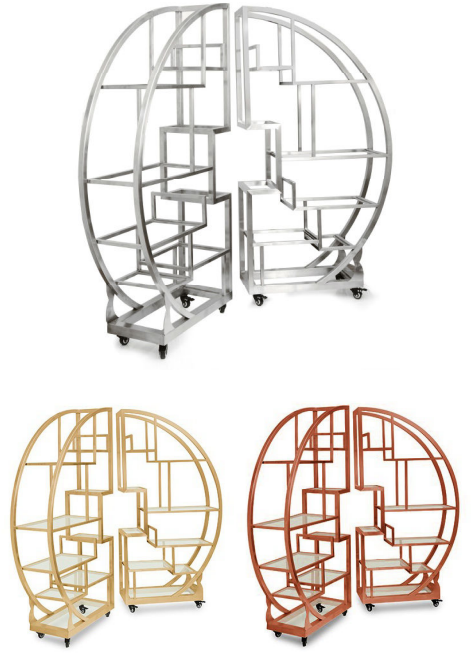

 Watch live video
for this product.

ZOZZ DISPLAY KIOSK

ZOZZ Display Kiosk | Module Flat Pack, One Step Folding

SHELVING OPTIONS

DISPLAY CONNECTORS

COLLECTION	MODEL #
FRAME	
Frame	#Z1000
SHELVES	
1/4 Shape Shelf	#Z1005
Removable Full Shelf	#Z1010
Narrow Full Shelf	#Z1015
Removable Half Shelf	#Z1020
Leather Shelf	#Z1050LS
Wooden Shelf	#Z1055WS
PVC Topper	#Z1060PVC
MAGNETIC BACK WALL	
Magnetic Wall	#Z1090BW

THE MOST CLEVER AND UNIQUE ONE-STEP FOLDING BUFFET KIOSK, THAT IS MULTI-FUNCTIONAL AND ULTRA-LIGHTWEIGHT.

XYLO
Items are available in a variety of finishes, brushed or powder color.
Visit www.EasternTableTop.com for full product details.

MOBILE BUFFETS

Cartwheel | 2-Piece Mobile Display

Cartwheel Features

- ▶ Single-Piece Construction (2 Units)
- ▶ Locking Caster Wheels
- ▶ Double-Sided Service
- ▶ Tempered Glass, Frosted Acrylic or Black Acrylic Shelves (7)