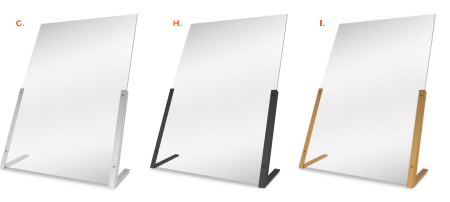

Sneeze Guard