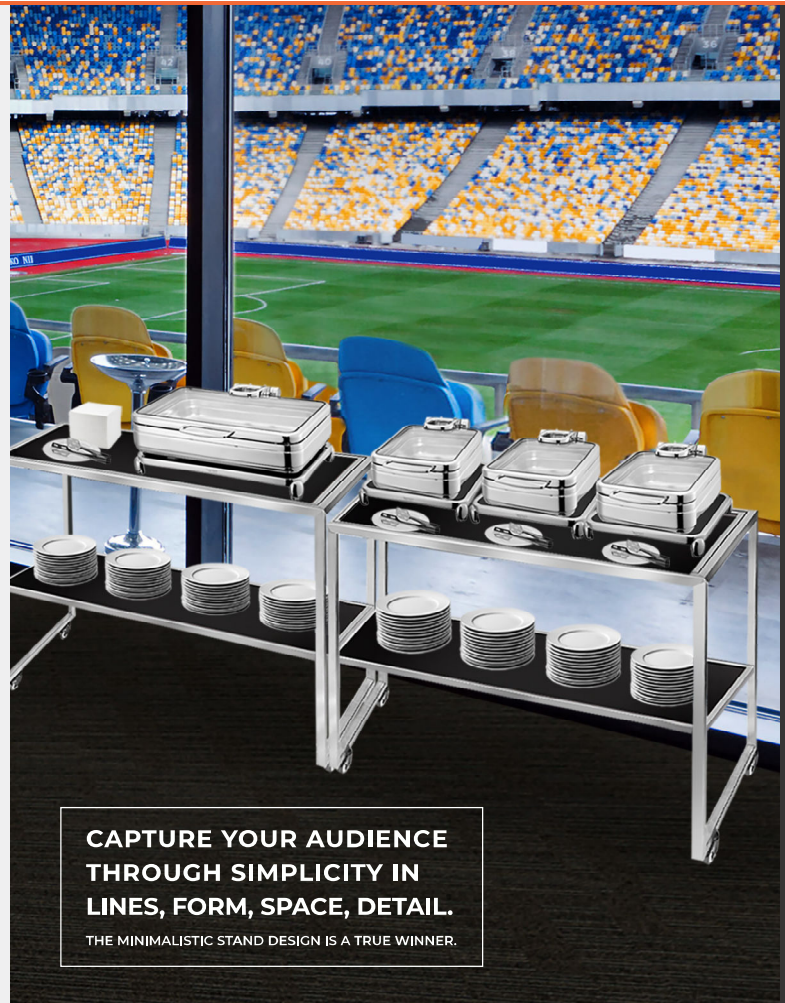

PORTABLE BATTERY #9001PB

INDUCTION CHAFER POTS

CAPTURE YOUR AUDIENCE THROUGH SIMPLICITY IN LINES, FORM, SPACE, DETAIL.

THE MINIMALISTIC STAND DESIGN IS A TRUE WINNER.

XYLO
Items are available in a variety of finishes, brushed or powder color.
Visit www.EasternTableTop.com for full product details.