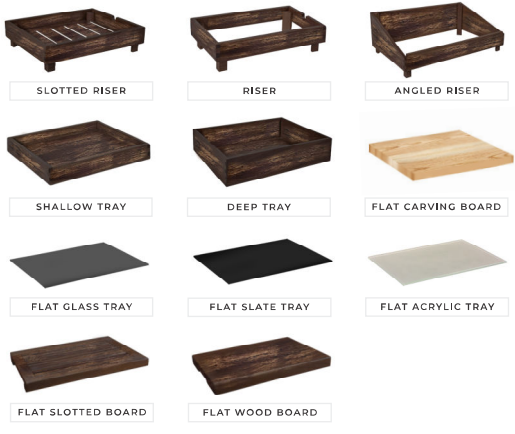

WOODEN RISERS - MODULE 3