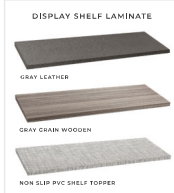

SHELVING OPTIONS