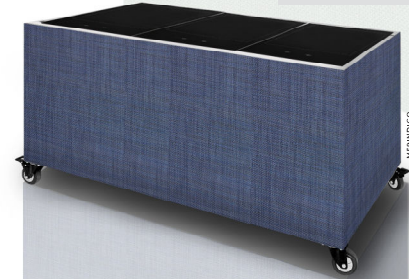

INDIGO - MINI BASKET WEAVE