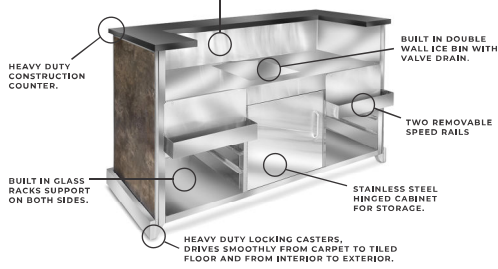

PORTABLE BAR

Portable Bars | 5 Panel Set

Portable Bars | 3 Panel Set

Stainless Steel: Single sided 3 panel set

D. NOT PICTURED

STAINLESS STEEL, ONE PIECE CONSTRUCTION