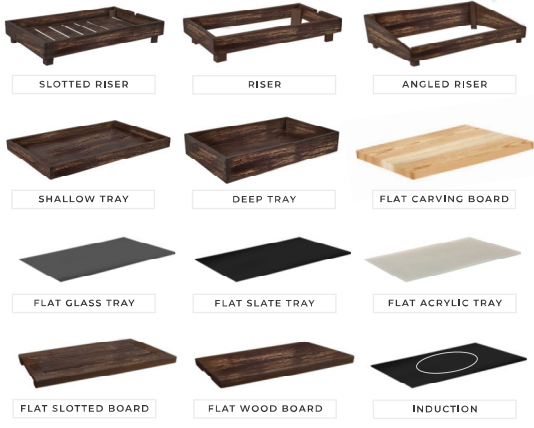

WOODEN RISERS - MODULE 1