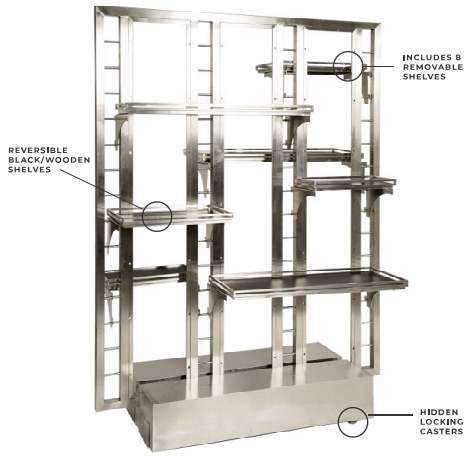

MOBILE BUFFETS

Grandstand | Mobile Buffet Display

COLLECTION

MODEL #

GRANDSTAND

#ST1780

Grandstand Features

- Additional Add-ons Available
- Locking Caster Wheels
- Double Sided Service
- Includes 8 Removable Shelves
- Stainless Steel