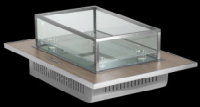

RAISED ICE BIN
MODEL #ST5930IB