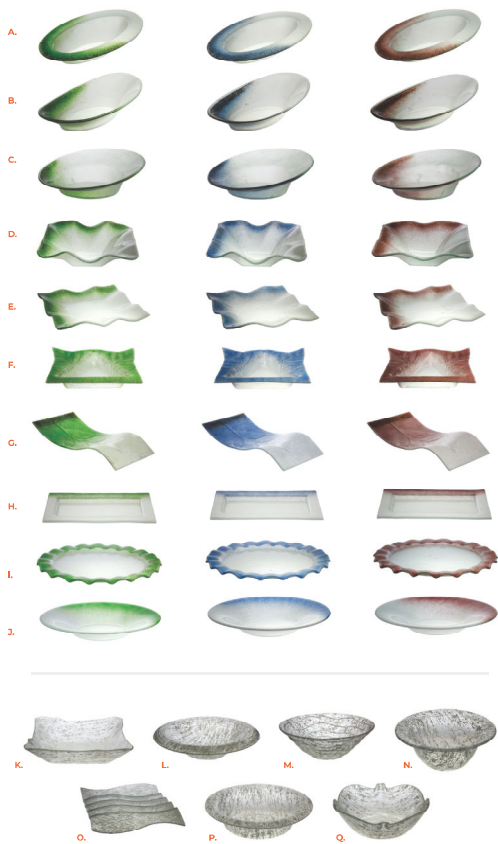

KALYDO PLATES

Wash Stations | Reversible Panels, Automatic Dispensers