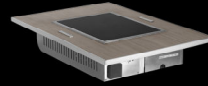

SQUARE INDUCTION
MODEL #ST5915IND