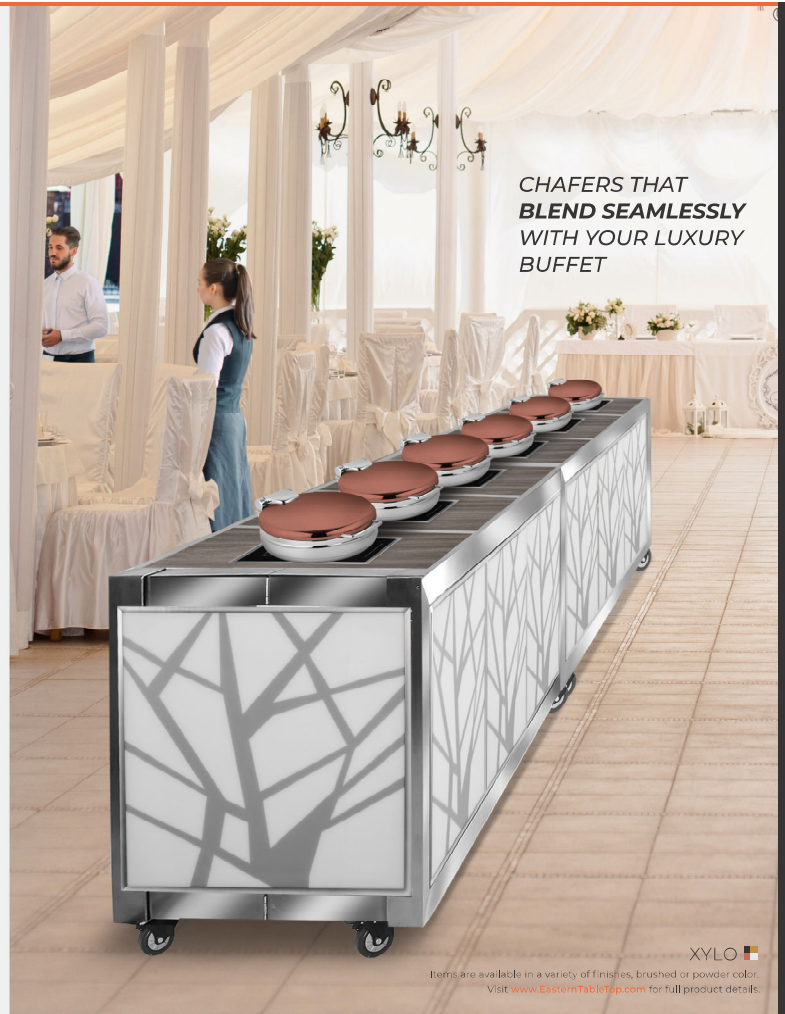

ADD ONS

#9595	Large Sign
#9504	Small Sign
#7650	Spoon Rest (Only)
#9001PB	Battery