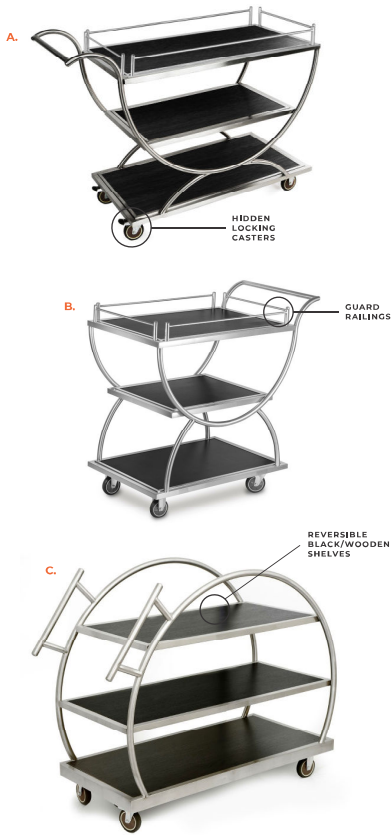

SERVICE CARTS

Service Carts | Reversible Wooden Shelves

XYLO

COLLECTION

MODEL

SERVICE CART

- #WT6838
- #WT6837
- #WT6839