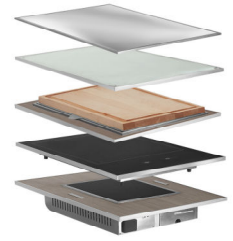

SEE PAGE 40
FOR ALL TILE OPTIONS