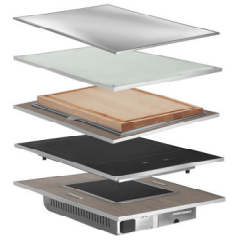

ZOZZ STRETCH BUFFET

3 Tile Buffet | Multi-function, Fully Collapsible

COLLECTION	MODEL #
FRAME	
Stainless Steel 3 Tile Frame 66"W x 31"D x 32"H	#Z2020
Black 3 Tile Frame 66"W x 31"D x 32"H	#Z2020MB
Bronze 3 Tile Frame 66"W x 31"D x 32"H	#Z2020CP
Copper 3 Tile Frame 66"W x 31"D x 32"H	#Z2020RZ
FRONT PANELS	
Sandstone Front Panel	#Z2024SF
Charcoal Front Panel	#Z2023CF
Gray Grain Front Panel	#Z2022GGF
Black Front Panel	#Z2021BF
Stainless Steel Front Panel	#Z2025SF
Optic Reflector Front Panel	#Z2026CF
SIDE PANELS	
Sandstone Side Panel	#Z2094SS
Charcoal Side Panel	#Z2093CS
Gray Grain Side Panel	#Z2092GGS
Black Side Panel	#Z2091BS
Stainless Steel Side Panel	#Z2095STS
Optic Reflector Side Panel	#Z2096ACS
STORAGE CART	
Storage Cart	#Z2080

SEE PAGE 40
FOR ALL TILE OPTIONS

COMPLETE YOUR LOOK [PANELS]

ZOZZ STORAGE CART

XYLO
Items are available in a variety of finishes, brushed or powder color.
Visit www.EasternTableTop.com for full product details.