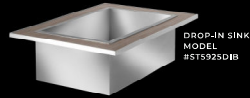

THE HUB COLLAPSIBLE
BAR
DESIGN

- BAR KIT
- FRAME
- DROP-IN SINK
- STAINLESS STEEL TILE
- SPEED RAIL
- BAR TOP
- BOTTOM SHELF

Watch live video for this product.

THE HUB BRIDGE THE GAP

THE HUB TABLE CONNECTING BRIDGES