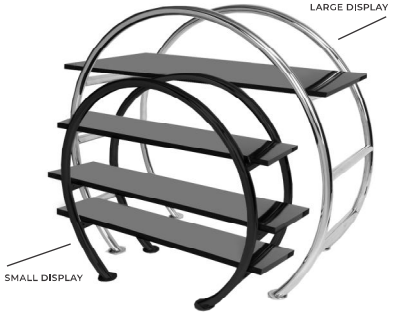

Circular Display | Tabletop Stand

Square Display | Tabletop Stand

W Display | Tabletop Stand

COLLECTION MODEL

- CIRCULAR**
- Large Display Glass Shelves**
33"W x 13"D x 27.5"H
Stainless Steel Frame #1755G
 - Large Display Acrylic Shelves**
33"W x 13"D x 27.5"H
Stainless Steel Frame #1755AC
 - Large Display Black Acrylic Shelves**
33"W x 13"D x 27.5"H
Stainless Steel Frame #AC1755BK
 - Small Display Glass Shelves**
27"W x 9.5"D x 21"H
Stainless Steel Frame #1750G
 - Small Display Acrylic Shelves**
27"W x 9.5"D x 21"H
Stainless Steel Frame #1750AC
 - Small Display Black Acrylic Shelves**
27"W x 9.5"D x 21"H
Stainless Steel Frame #AC1750BK