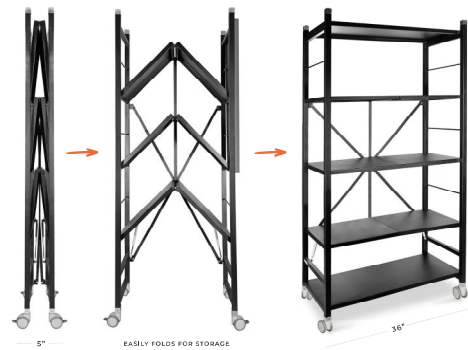

XYLO 

Items are available in a variety of finishes, brushed or powder color.
Visit www.EasternTableTop.com for full product details.

 Watch live video for this product.

DISPLAY KIOSK
 THE MOST CLEVER AND UNIQUE ONE-STEP
 FOLDING BUFFET KIOSK, THAT IS MULTI-
 FUNCTIONAL & ULTRA-LIGHTWEIGHT.

 Watch live video
for this product.

ZOZZ DISPLAY KIOSK

ZOZZ Display Kiosk | Module Flat Pack, One Step Folding

SHELVING OPTIONS

DISPLAY CONNECTORS

COLLECTION	MODEL #
FRAME	
Frame	#Z1000
SHELVES	
1/4 Shape Shelf	#Z1005
Removable Full Shelf	#Z1010
Narrow Full Shelf	#Z1015
Removable Half Shelf	#Z1020
Leather Shelf	#Z1050LS
Wooden Shelf	#Z1055WS
PVC Topper	#Z1060PVC
MAGNETIC BACK WALL	
Magnetic Wall	#Z1090BW