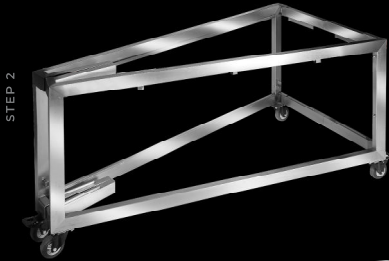

THE
HUB

Visit www.EasternTableTop.com for full product details.

THE HUB FULLY COLLAPSIBLE DESIGN

STEP 1

STEP 2

STEP 3

MODEL #ST5900

STEP 4