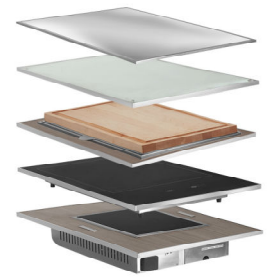

ZOZZ STRETCH BUFFET

Single Tile Buffet | Multi-function, Fully Collapsible

COLLECTION MODEL

FRAME

Stainless Steel Single Tile Frame 22"W x 31"D x 32"H	#Z2000
Black Single Tile Frame 22"W x 31"D x 32"H	#Z2000MB
Bronze Single Tile Frame 22"W x 31"D x 32"H	#Z2000BZ
Copper Single Tile Frame 22"W x 31"D x 32"H	#Z2000CP
FRONT PANELS	
Sandstone Front Panel	#Z2004SF
Charcoal Front Panel	#Z2003CF
Gray Grain Front Panel	#Z2002GGF
Black Front Panel	#Z2001BF
Stainless Steel Front Panel	#Z2005STF
Optic Reflector Front Panel	#Z2006ACF

SIDE PANELS

Sandstone Side Panel	#Z2094SS
Charcoal Side Panel	#Z2093CS
Gray Grain Side Panel	#Z2092GGS
Black Side Panel	#Z2091BS
Stainless Steel Side Panel	#Z2095STS
Optic Reflector Side Panel	#Z2096ACS

STORAGE CART

Storage Cart	#Z2080

SEE PAGE 40 FOR ALL TILE OPTIONS

COMPLETE YOUR LOOK [PANELS]

XYLO
Items are available in a variety of finishes, brushed or powder color. Visit www.EasternTableTop.com for full product details.