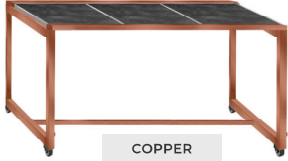

STORAGE CART

Storage Cart	#Z2080
--------------	--------

SEE PAGE 40
FOR ALL TILE OPTIONS

COMPLETE YOUR LOOK [PANELS]

ZOZZ STORAGE CART

XYLO

Items are available in a variety of finishes, brushed or powder color.
Visit www.EasternTableTop.com for full product details.

ZOZZ STRETCH BUFFET

3 Tile Buffet | Multi-function, Fully Collapsible

COLLECTION	MODEL #
FRAME	
Stainless Steel 3 Tile Frame 66"W x 31"D x 32"H	#Z2020
Black 3 Tile Frame 66"W x 31"D x 32"H	#Z2020MB
Bronze 3 Tile Frame 66"W x 31"D x 32"H	#Z2020CP
Copper 3 Tile Frame 66"W x 31"D x 32"H	#Z2020RZ
FRONT PANELS	
Sandstone Front Panel	#Z2024SF
Charcoal Front Panel	#Z2023CF
Gray Grain Front Panel	#Z2022GGF
Black Front Panel	#Z2021BF
Stainless Steel Front Panel	#Z2025SF
Optic Reflector Front Panel	#Z2026CF
SIDE PANELS	
Sandstone Side Panel	#Z2094SS
Charcoal Side Panel	#Z2093CS
Gray Grain Side Panel	#Z2092GGS
Black Side Panel	#Z2091BS
Stainless Steel Side Panel	#Z2095STS
Optic Reflector Side Panel	#Z2096ACS
STORAGE CART	
Storage Cart	#Z2080