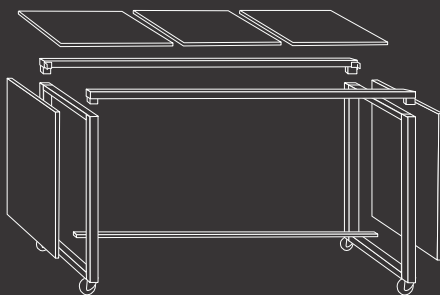

FRAMES - TILES - PANELS

A.

B.

C.

XYLO

Items are available in a variety of finishes, brushed or powder color. Visit www.EasternTableTop.com for full product details.

STRETCH BUFFET

The Freedom of Movement ushers in the new era of buffet mobility with flat pack compact storage solutions.

One set of side frames can be used for 3 size table lengths. 1, 2 or 3 tile table length.

Watch live video for this product.

THE STRETCH BUFFET

DESIGNED WITH THE EASTERN CONCEPT OF:

NO HARDWARE REQUIRED FOR ASSEMBLY OR DISMANTLING
COMPACT STORAGE SOLUTIONS
FROM 1 TILE, UP TO 3 TILES