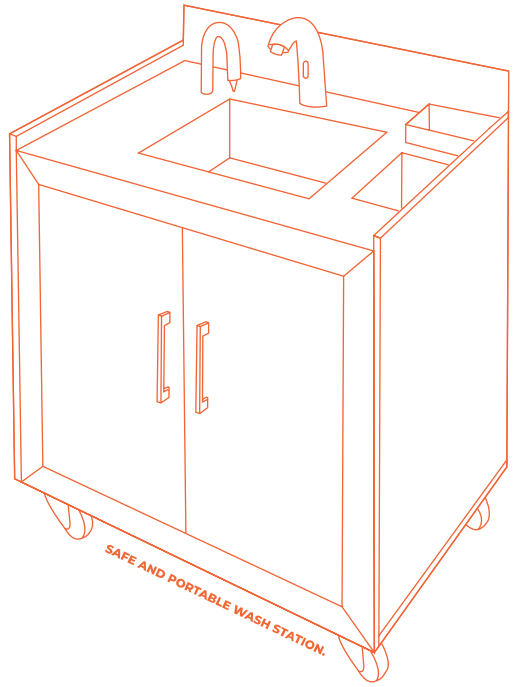

WASH STATIONS

#ST6105PS

#ST6120PS

ENSURE A CLEAN & SAFE ENVIRONMENT FOR ALL YOUR GUESTS

XYLO
Items are available in a variety of finishes, brushed or powder color.
Visit www.EasternTableTop.com for full product details.